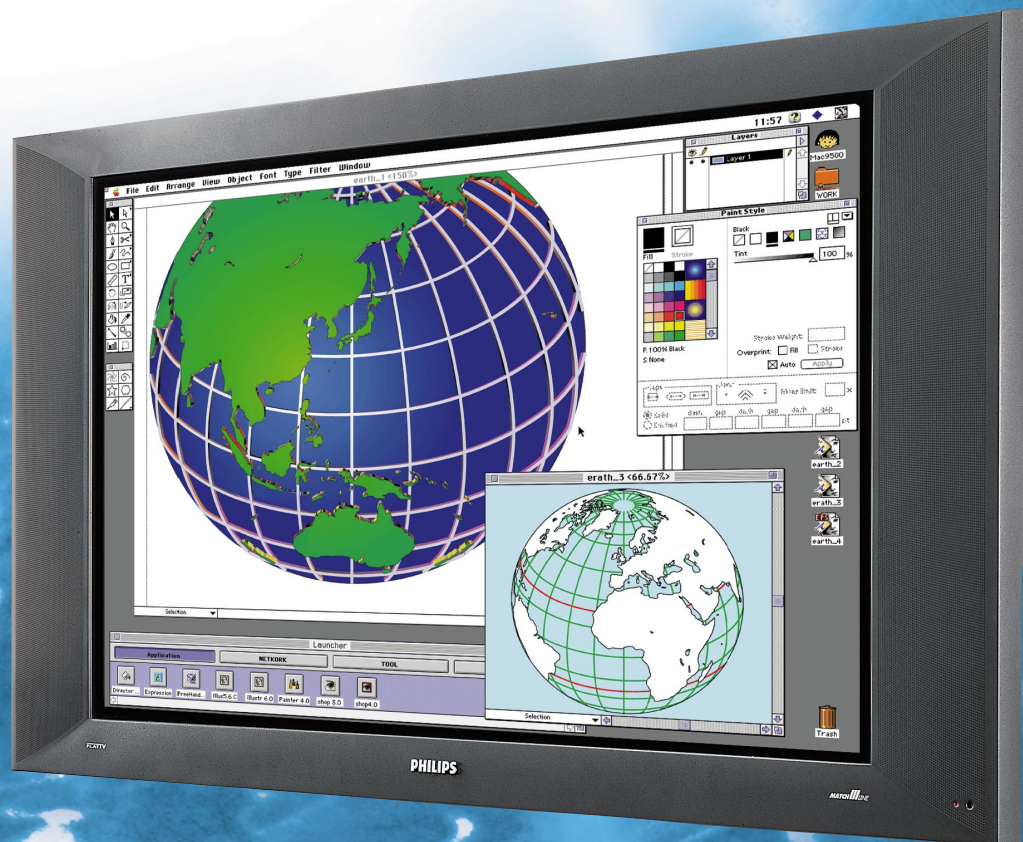

Multi media at its best performance

Flat Colour Monitor

42FD9932

MATCH  **LINE**

Product highlights

- *True flat multimedia product which can be hung on the wall like a painting.*
- *Plasma Display Very advanced technology enabling wide viewing angles, flicker free picture and bright superb colours.*
- **Very large and impressive display:**
 - Data: VGA, SVGA, XGA, and MAC II capable for professional presentations.
 - Video: multi system playback.
- **Built in Sound System Powerful 2 x 40W MPO sound.**
- **Home Entertainment** The ideal monitor for home cinema applications.
- **Anti-reflex coated flat glass screen**
- **160° viewing angle**
- **Energy star power management**

Let's make things better.

PHILIPS

Flat Colour Monitor 42FD9932

Technical specifications

Display

- Visible diagonal 42", 106 cm
- Display type AC-Plasma
- Number of pixels 852 (*3)*480
- Gray scale levels 256
- Contrast 480:1
- Aspect ratio 16:9
- Anti-reflex coated glass screen

Picture

- Viewing modes
 - Data: 16x9, 4x3
 - Video: 16x9, 14x9, 4x3
- Settings via VGA menu
 - Volume
 - Brightness
 - Contrast
 - Colour temperature
 - Horizontal picture
 - Vertical picture

Multi media modes

Selectable colour temperature

- 10,000°K for data and presentations
- 6,500°K or 5,600°K for video

View from below

Remote control

- Executive commander
- RC type: RC0333

Miscellaneous

- Ambient temperature: +5~+45°C
- Maximum operating altitude: 2000 m
- Mains: AC 100-240V
- Power consumption: around 350 W
- Standby consumption: 1 W
- Weight (excl. packaging):
 - Display: 42.5 kg
- Dimensions (wxhxd):
 - Display: 122.2x68.1x14.6 cm
- Wall mounting bracket included