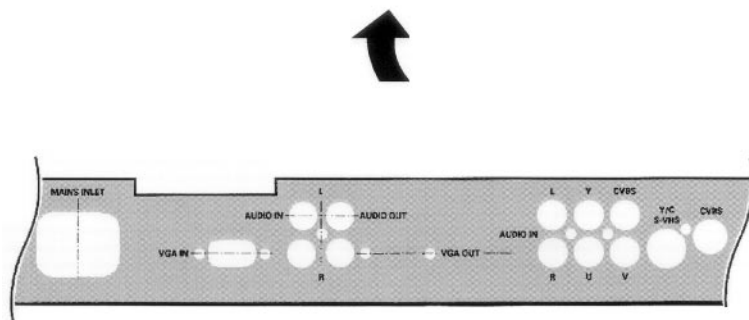

Sound

- 2 x 40W MPO
- Sound system: 2x3 speaker stereo
- Loudspeakers:
 - 2x65x132 mm Woofers
 - 2x65x132 mm Passive Radiators
 - 2x12 mm Dome Tweeters
 - Volume 2.1 Litre per Box

Connections

- VGA input and audio L + R in
- VGA output and audio L + R out
- Active loop through for VGA maximum 2 sets
- A/V connections
 - Y/C, YUV (1 Fh)
 - CVBS inputs, Cinch and BNC
 - Audio in

Selectable colour temperature

- 10,000°K for data and presentations
- 6,500°K or 5,600°K for video

View from below

Remote control

- Executive commander
- RC type: RC0333

Miscellaneous

- Ambient temperature: +5~+45°C
- Maximum operating altitude: 2000 m
- Mains: AC 100-240V
- Power consumption: around 350 W
- Standby consumption: 1 W
- Weight (excl. packaging):
 - Display: 42.5 kg
- Dimensions (wxhxd):
 - Display: 122.2x68.1x14.6 cm
- Wall mounting bracket included