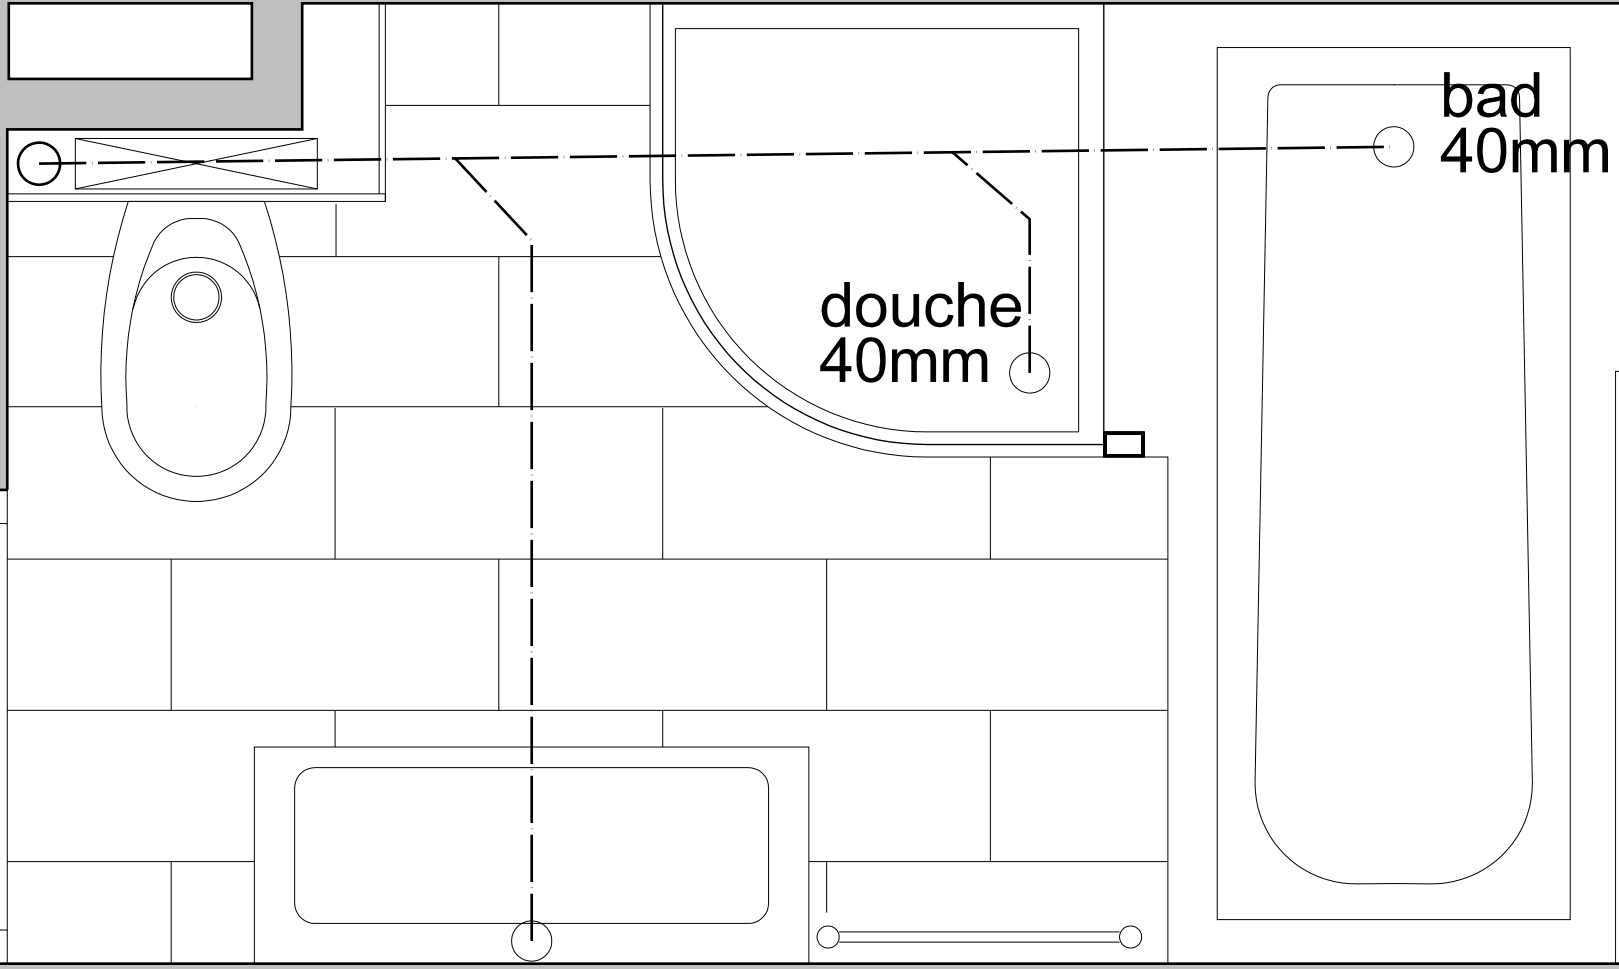

st.l.
110mm

douche
40mm

bad
40mm

wastafel
40mm