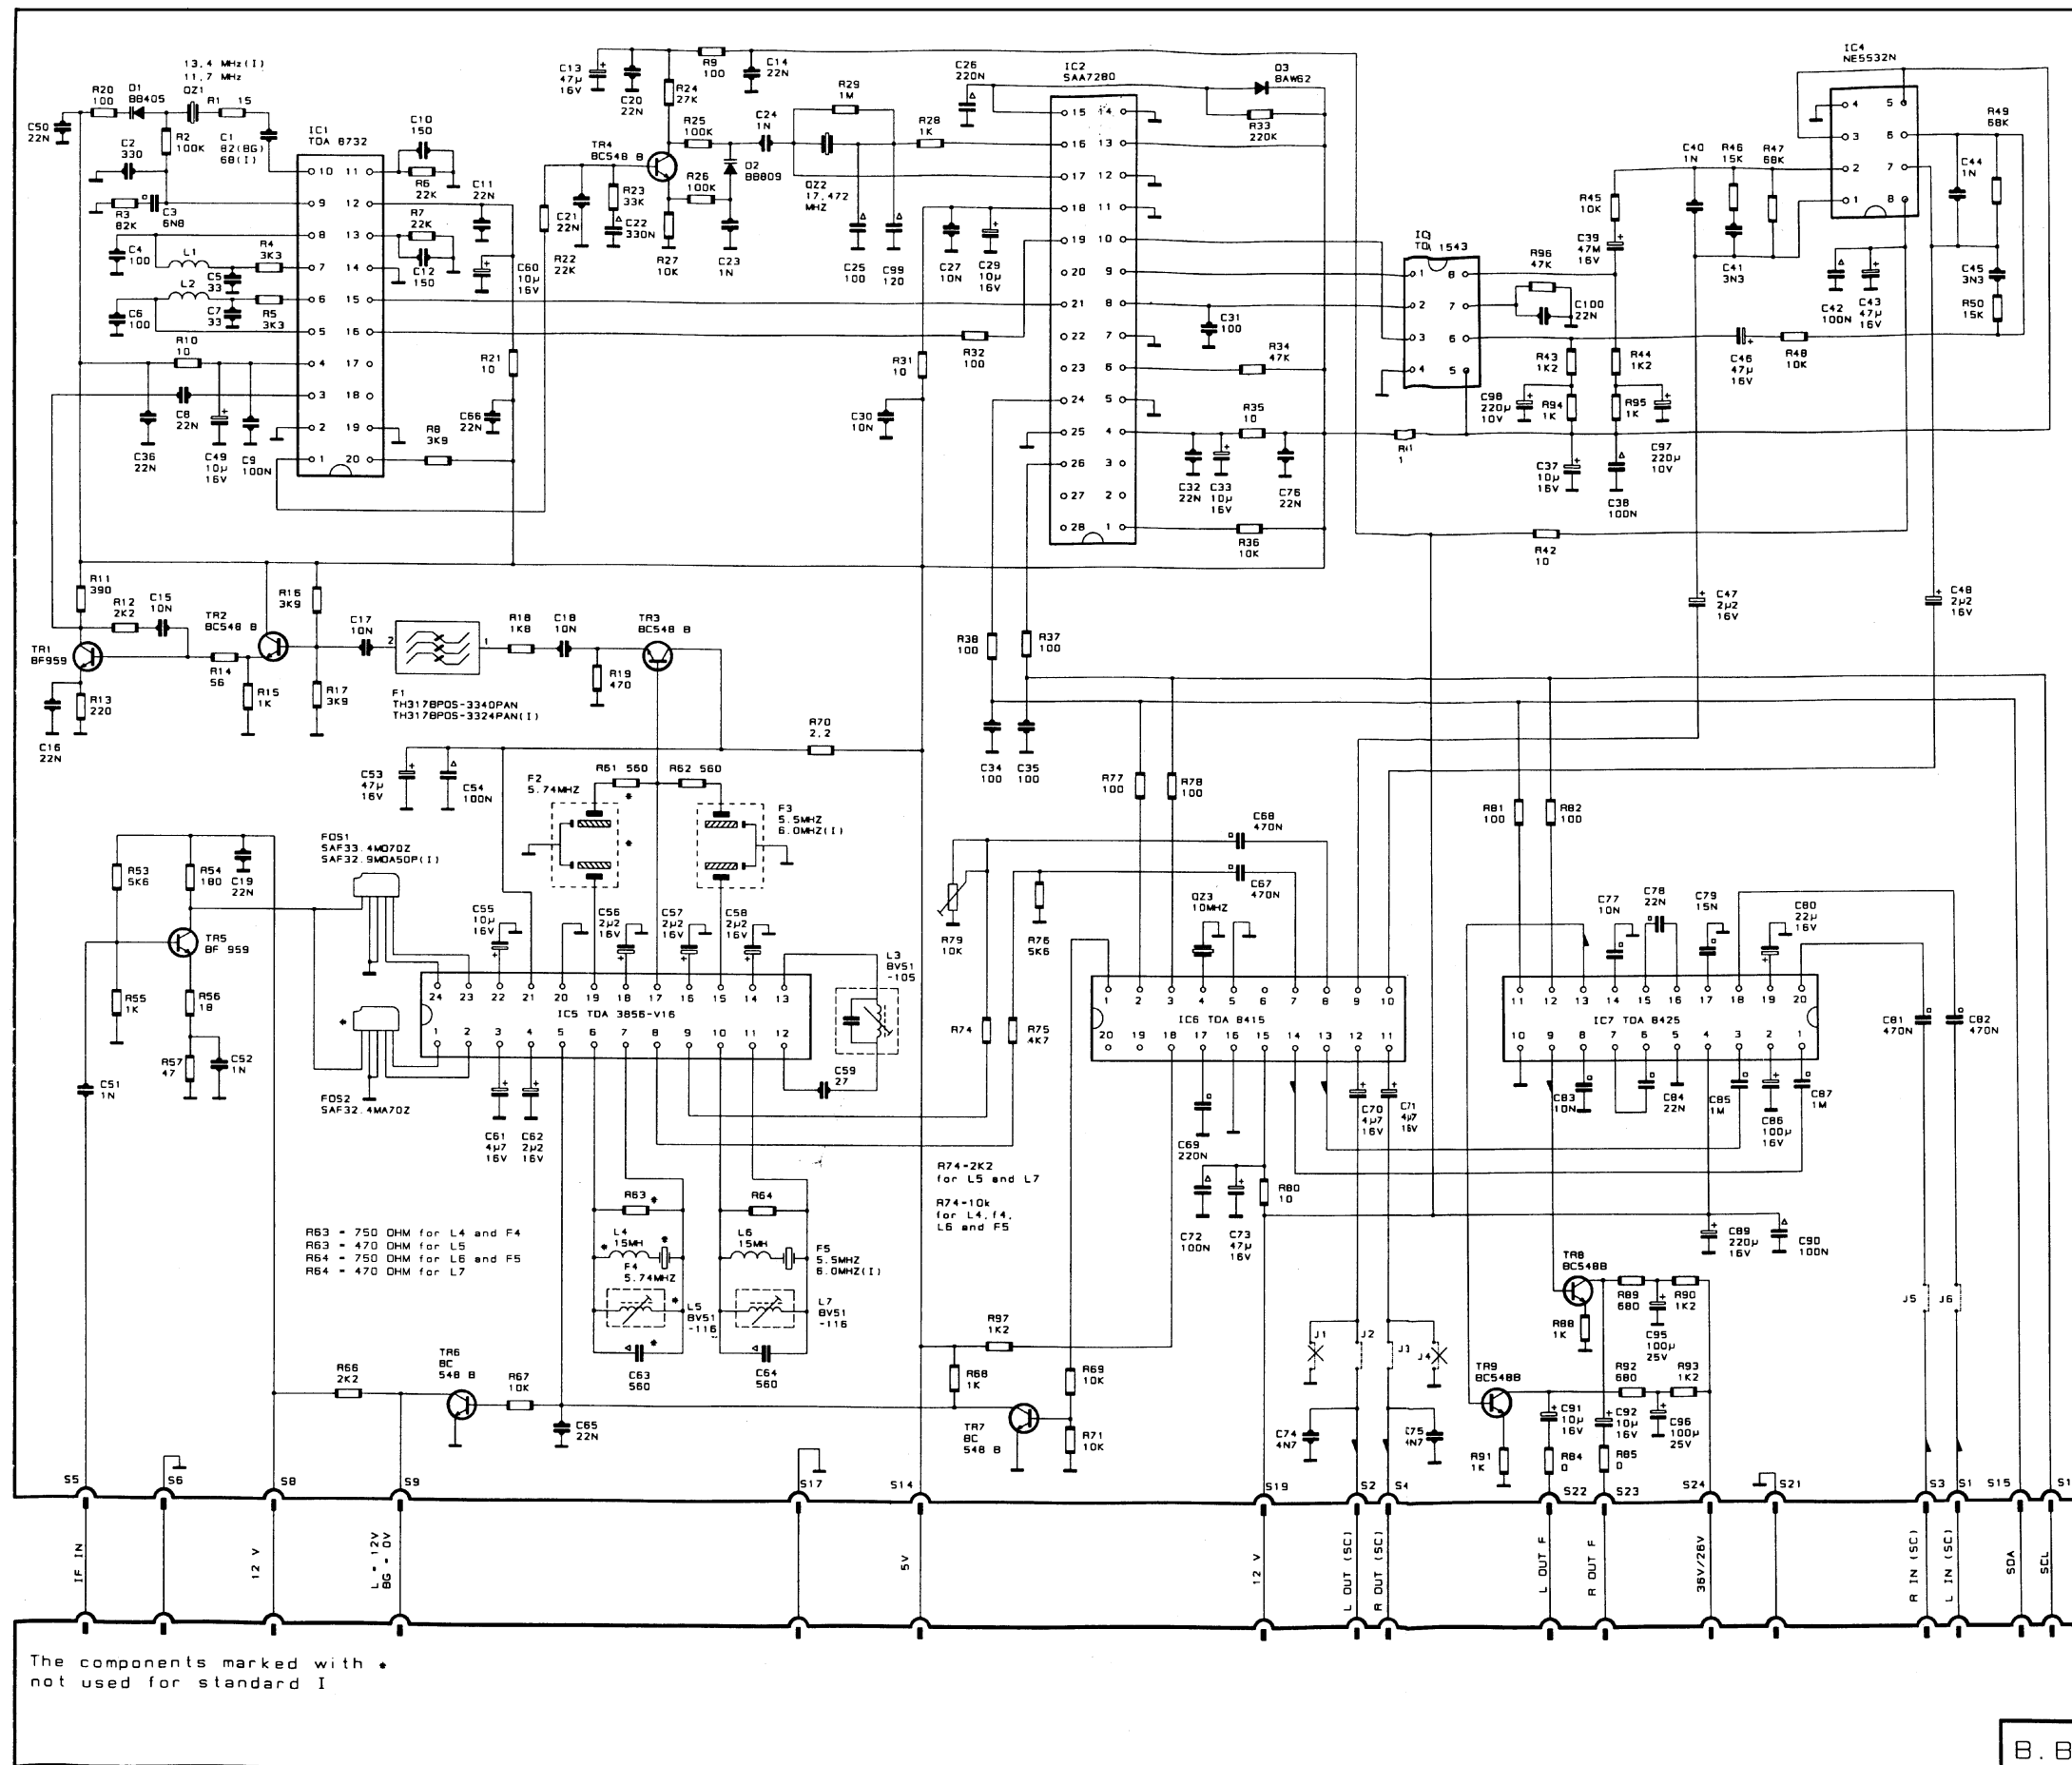

General Information

F11 Chassis
Also Covers 2875 & 3375

Matrix

Item	See Model	Book	Page
Audio L Diagram.....	Crown F11 Chassis	4	58

Stereo Decoder Diagram

3° SYS { 4.5/5.5 : C16=560; C17=220 ONLY D4 * ONLY FOR BG/L STANDARD
 { 5.5/6.0 : C16=470; C17=120 ONLY D5 FOR BG 4.5/5.5 : FOS1=SAF 33.4MDE70Z
 { 5.5/6.5 : C16=470; C17=120 ONLY D5 FOR BG 6/6.5 : FOS1 SAF=32.9MDF70Z
 FOR BG+I : FOS1 SAF=33.4MD70Z

B.B.

Nicam Decoder Diagram

Main Diagram