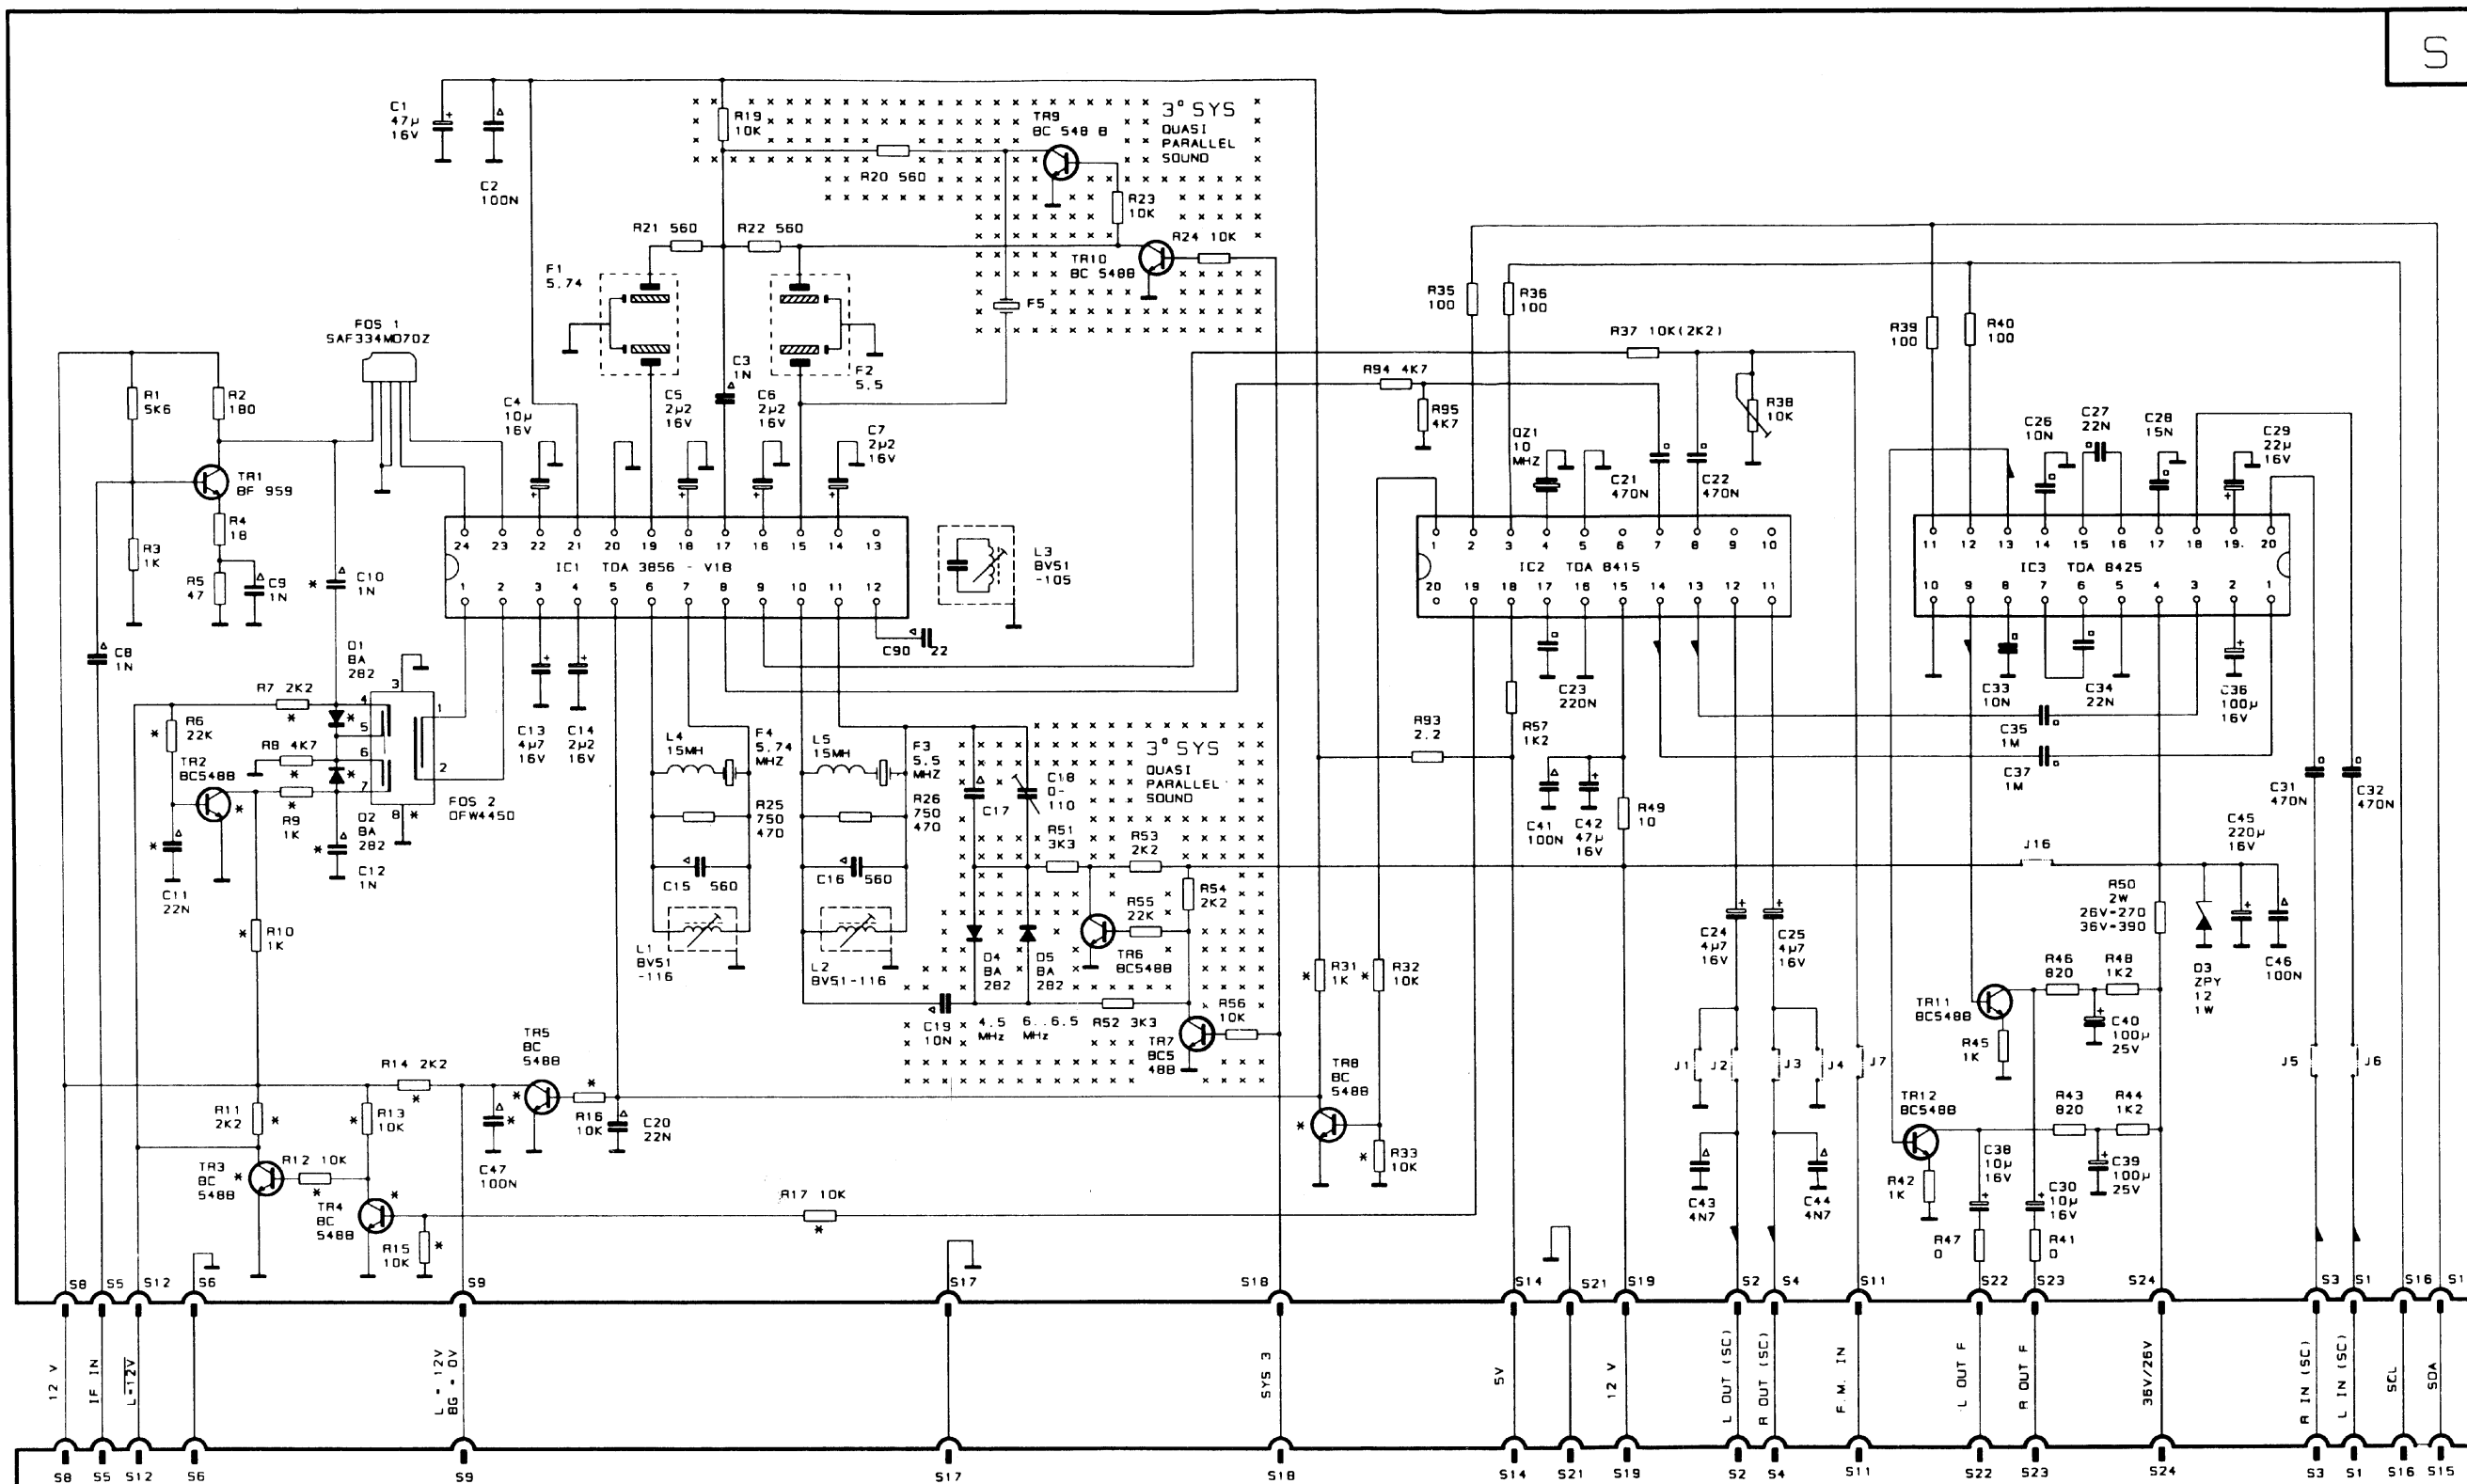

General Information

F11 Chassis
Also Covers 2875 & 3375

Matrix

Item	See Model	Book	Page
Audio L Diagram.....	Crown F11 Chassis	4	58

Stereo Decoder Diagram

3° SYS { 4.5/5.5 : C16=560; C17=220 ONLY D4 * ONLY FOR BG/L STANDARD
 { 5.5/6.0 : C16=470; C17=120 ONLY D5 FOR BG 4.5/5.5 : FOS1=SAF 33.4MDE70Z
 { 5.5/6.5 : C16=470; C17=120 ONLY D5 FOR BG 6/6.5 : FOS1 SAF=32.9MDF70Z
 FOR BG+I : FOS1 SAF=33.4MD70Z

B.B.

Nicam Decoder Diagram

Main Diagram