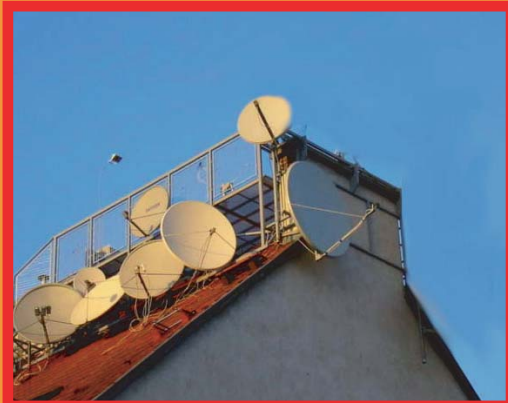

Prefer This!

Decorate SELFSAT...
with Stickers that You Like