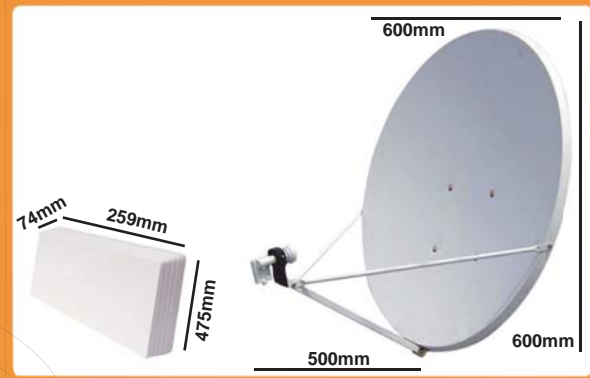

idobit

www.self-sat.com

Extremely Small

Small & Powerful,
16 times smaller than a normal dish!
A new standard antenna to replace
the old dishes

Easy to Install

Window type

Balcony Type

Table or Stand Type