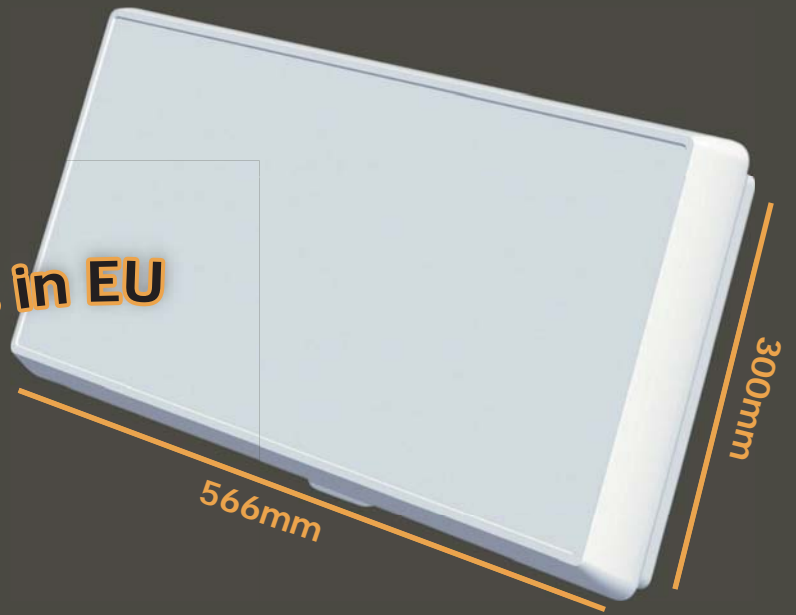

New

SELSAT-H21D

Approved by
major operators in EU