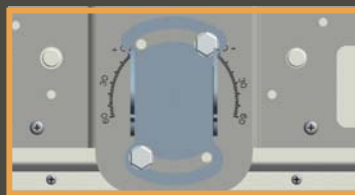

DiSEqC1.2

New

SELSAT-H21D

Approved by
major operators in EU

Slim

65mm

A Flatter Antenna, More Powerful with
an Interchangeable LNB
(Single, Twin or Quad) :
Here is the New SELFSAT-H21D Antenna
No more Interference from Adjacent Satellites

Easy settlement for azimuth and elevation angles
by using the graduations

Wider Cross Polarization
Angle « $\pm 60^\circ$ »

All accessories
provided with

Twin LNB

Quad LNB

Interchangeable LNB

Now you can change your LNB by yourself from a Single to a Twin, to a Quad
And so it makes it possible to use several STBs in the same house