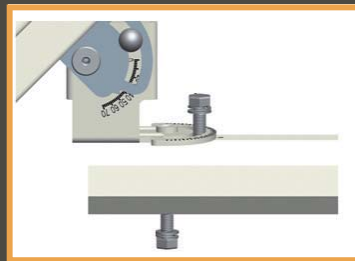

DiSEqC1.2

New

SELSAT-H21D

Approved by
major operators in EU

Slim

65mm

A Flatter Antenna, More Powerful with
an Interchangeable LNB
(Single, Twin or Quad) :
Here is the New SELFSAT-H21D Antenna
No more Interference from Adjacent Satellites

Easy settlement for azimuth and elevation angles
by using the graduations

Wider Cross Polarization
Angle « $\pm 60^\circ$ »

All accessories
provided with

Twin LNB

Quad LNB

Interchangeable LNB

Now you can change your LNB by yourself from a Single to a Twin, to a Quad
And so it makes it possible to use several STBs in the same house