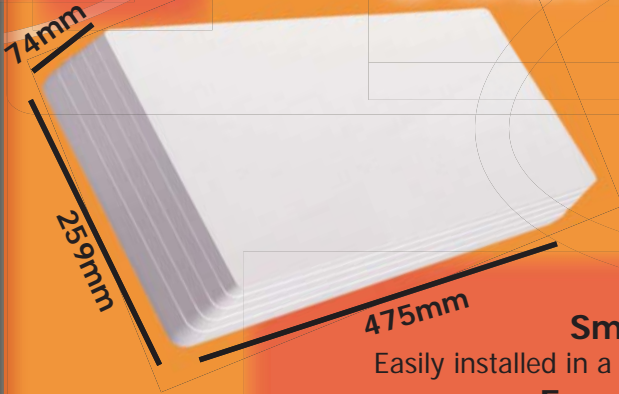

To Avoid This !

Prefer This!

Decorate SELFSAT...
with Stickers that You Like

H10D

SELSAT-H10D

**Dual Polarization
Flat Satellite Antenna**

Small and Simple

Easily installed in a few minutes anywhere you please