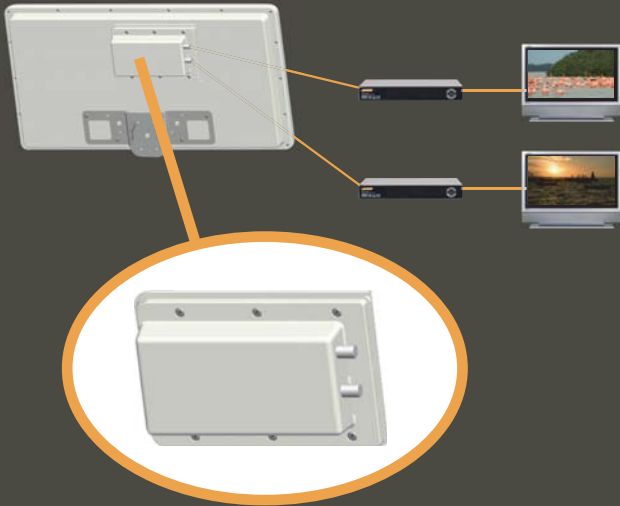

DiSEqC1.2

New

SELSAT-H21D

Approved by
major operators in EU

Slim

65mm

A Flatter Antenna, More Powerful with
an Interchangeable LNB
(Single, Twin or Quad) :
Here is the New SELFSAT-H21D Antenna
No more Interference from Adjacent Satellites

Easy settlement for azimuth and elevation angles
by using the graduations

Wider Cross Polarization
Angle « $\pm 60^\circ$ »

All accessories
provided with

Twin LNB

Quad LNB

Interchangeable LNB

Now you can change your LNB by yourself from a Single to a Twin, to a Quad
And so it makes it possible to use several STBs in the same house