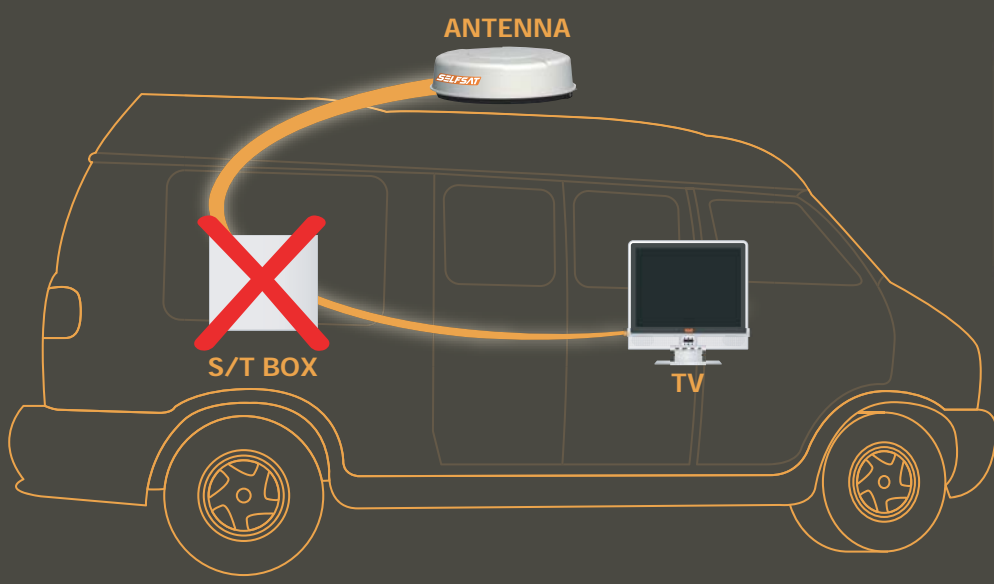

NEW

For Total Mobility!
Watch your favorite channels
over the satellite as you please,
even while driving!

SELSAT-M04D

SELSAT-M21D

- Automatic Tracking System with 2 axis (azimuth & elevation) using an integrated gyroscope
- Size : 42×12cm (M04D)
75×30cm (M21D)
- Gain : 27.8 dBi @ 12,7 GHz (M04D)
34 dBi @ 12,7 GHz (M21D)
- Coverage : ASIA (M04D)
Majority of Europe (M21D)
- Single Power cable for voltage and signal reception
- Very simple for fixing on the roof, surface strongly magnetized
- Ideal for Camping car, Bus, Yacht, 4x4...

World First

15" Portable TV

DVB-S
DVB-T
Analog

All in ONE

PTV-15TSE

Simple Connecting
from ANTENNA
to TV Directly!

- Analog, Digital Terrestrial & Satellite Television reception
(No need any additional STB for DVB-T and DVB-S)
- HDMI Port
(Support 480i,480p,576i,576p,720p,1080i,1080p)
- Variable Input & Output
(SCART, CVBS, S-VHS, HDMI, HDCP)
- Touch Type Button
- Common Interface thru PCMCIA slot (Option)
- 12V DC Power