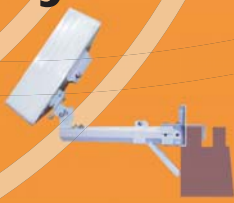

idobit

www.self-sat.com

Extremely Small

Small & Powerful,
16 times smaller than a normal dish!
A new standard antenna to replace
the old dishes

Easy to Install

Window type

Balcony Type

Table or Stand Type

Wall mount Type

In a few minutes
you can easily install the SELFSAT flat satellite antenna
by following the instructions in the owner's manual

Receives the Signal from Major European Satellites

Why Choose SELFSAT?