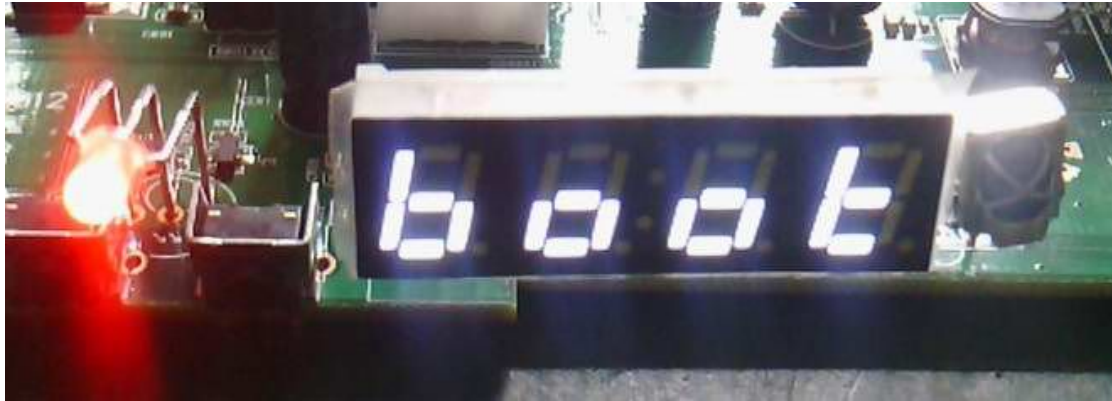

## SOLUTION OF BOOT

### 1. Appearance

All the time is boot and red led is light