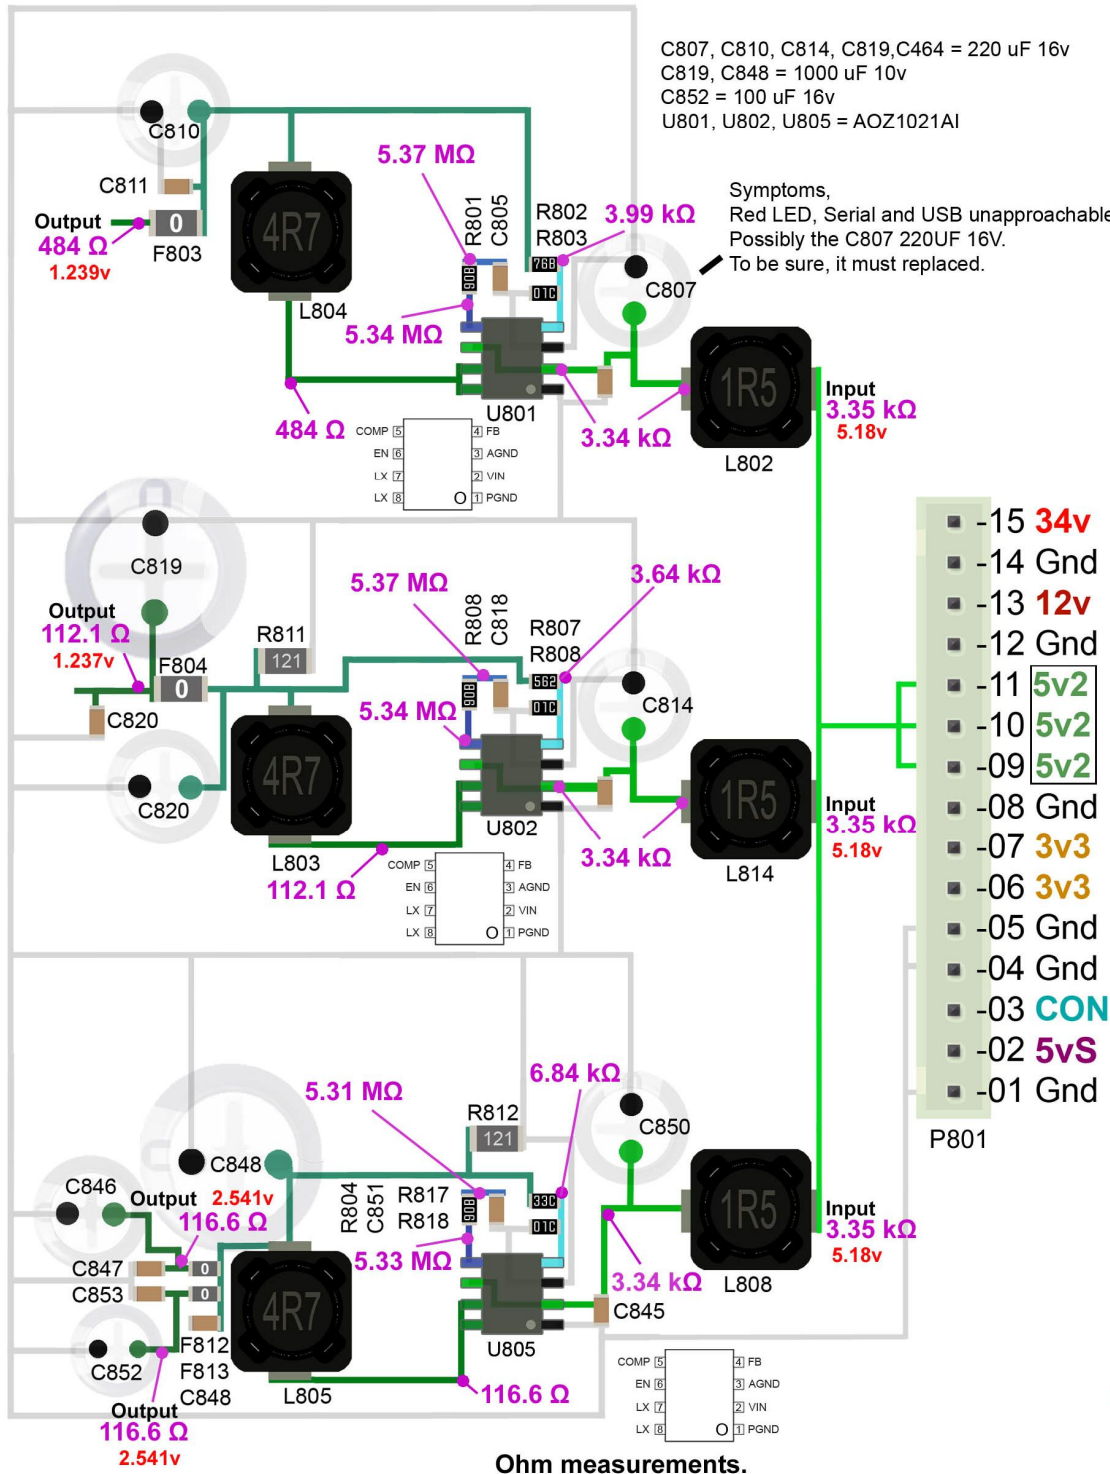

Vu+ Duo P801/5v2 information

U801 / U802 / U803 in & outputs.

Ohm measurements.

All measurements are done from the ground, to the measuring point.
 Ohm measurements without PSU / HDD / Display etc, connected.