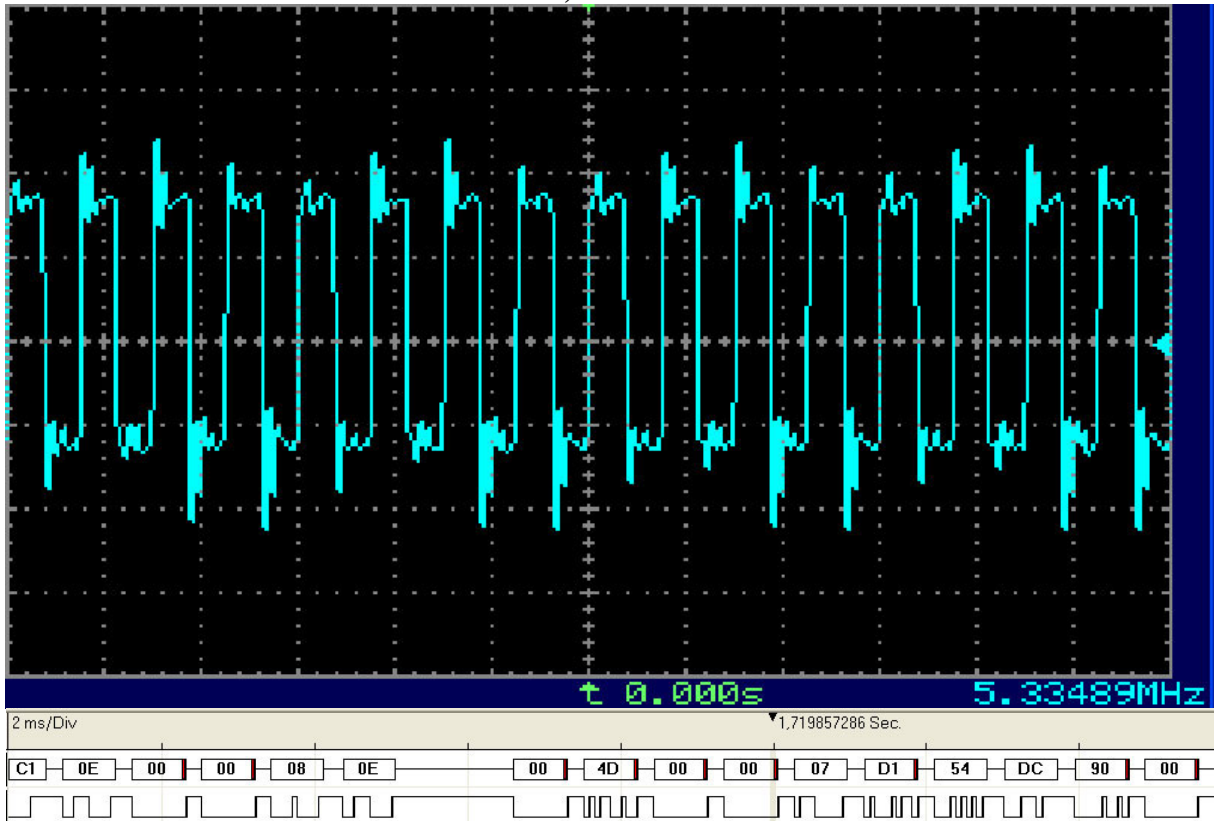

Seca Card, some timing tests ☺ radxnl 2k7

3,69 Mhz

ECM TIME: 0,4774 sec

4,80 Mhz

ECM TIME: 0,3750 sec

5,33 Mhz

ECM TIME: 0,3361 sec

6,0 Mhz

ECM TIME: 0,3031 sec

6,85 Mhz

ECM TIME: 0,2684 sec