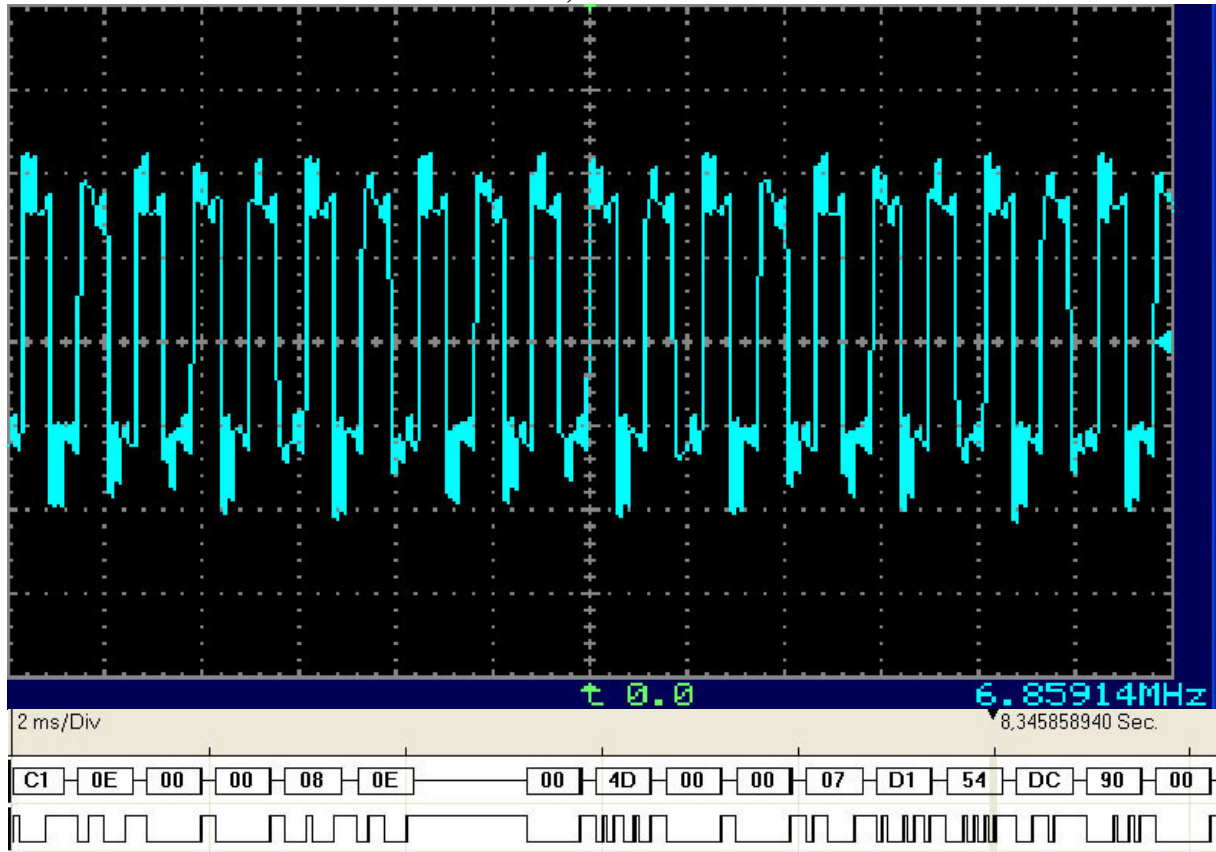

Seca Card, some timing tests ☺ radxnl 2k7

3,69 Mhz

ECM TIME: 0,4774 sec

4,80 Mhz

ECM TIME: 0,3750 sec

5,33 Mhz

ECM TIME: 0,3361 sec

6,0 Mhz

ECM TIME: 0,3031 sec

6,85 Mhz

ECM TIME: 0,2684 sec