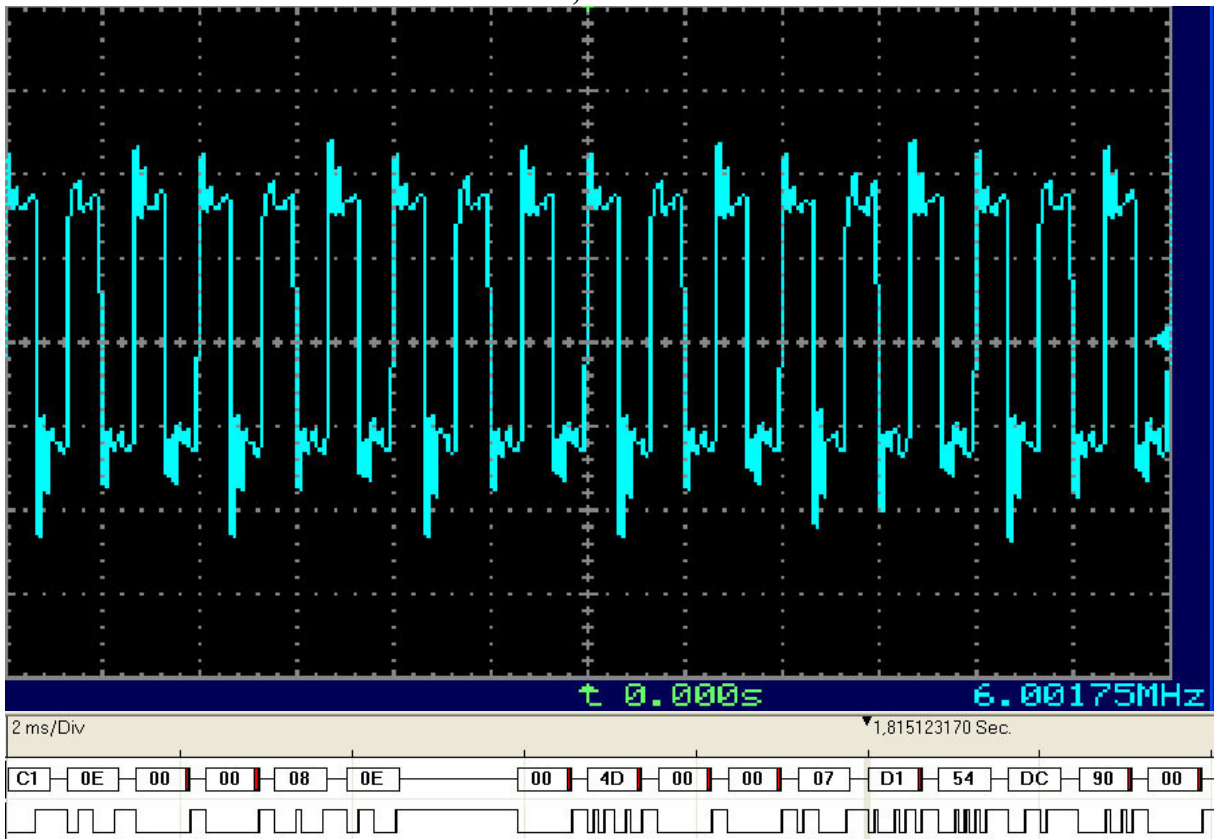

Seca Card, some timing tests ☺ radxnl 2k7

3,69 Mhz

ECM TIME: 0,4774 sec

4,80 Mhz

ECM TIME: 0,3750 sec

5,33 Mhz

ECM TIME: 0,3361 sec

6,0 Mhz

ECM TIME: 0,3031 sec

6,85 Mhz

ECM TIME: 0,2684 sec