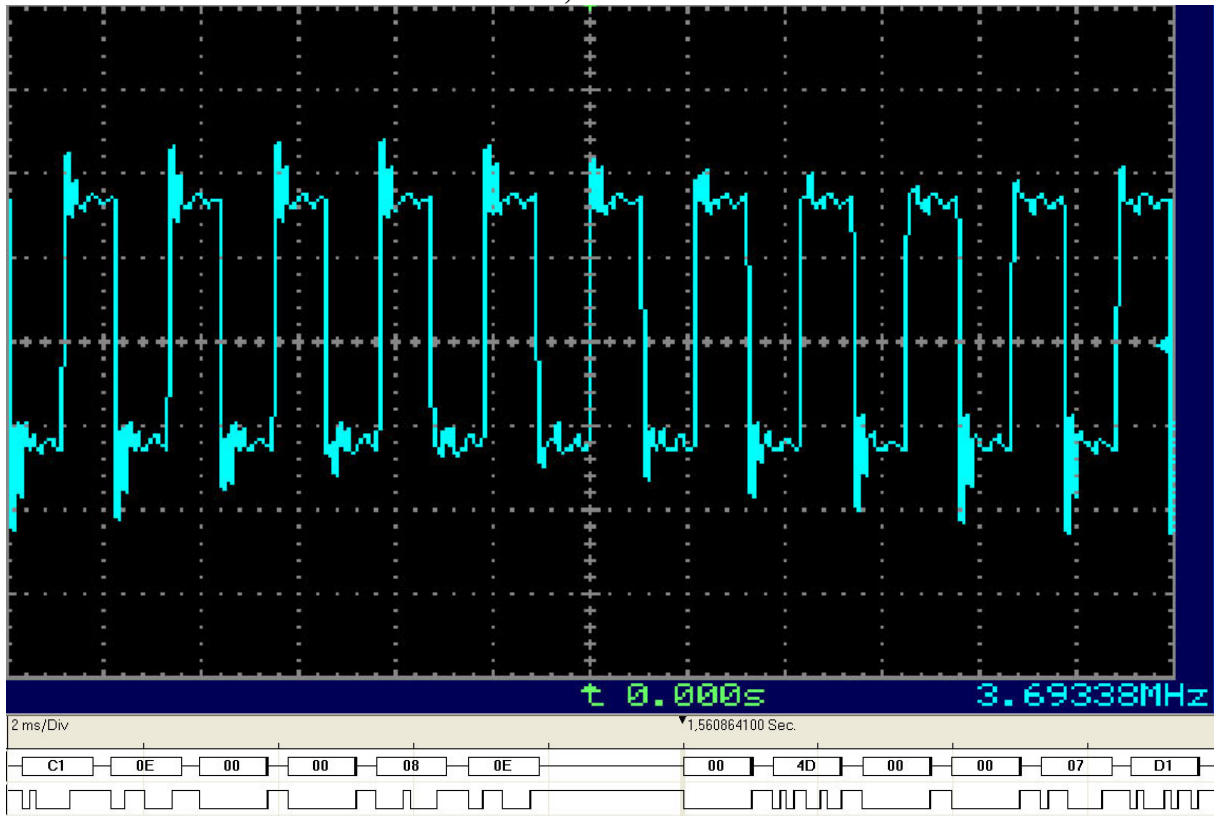

Seca Card, some timing tests ☺ radxnl 2k7

3,69 Mhz

ECM TIME: 0,4774 sec

4,80 Mhz

ECM TIME: 0,3750 sec

5,33 Mhz

ECM TIME: 0,3361 sec

6,0 Mhz

ECM TIME: 0,3031 sec

6,85 Mhz

ECM TIME: 0,2684 sec