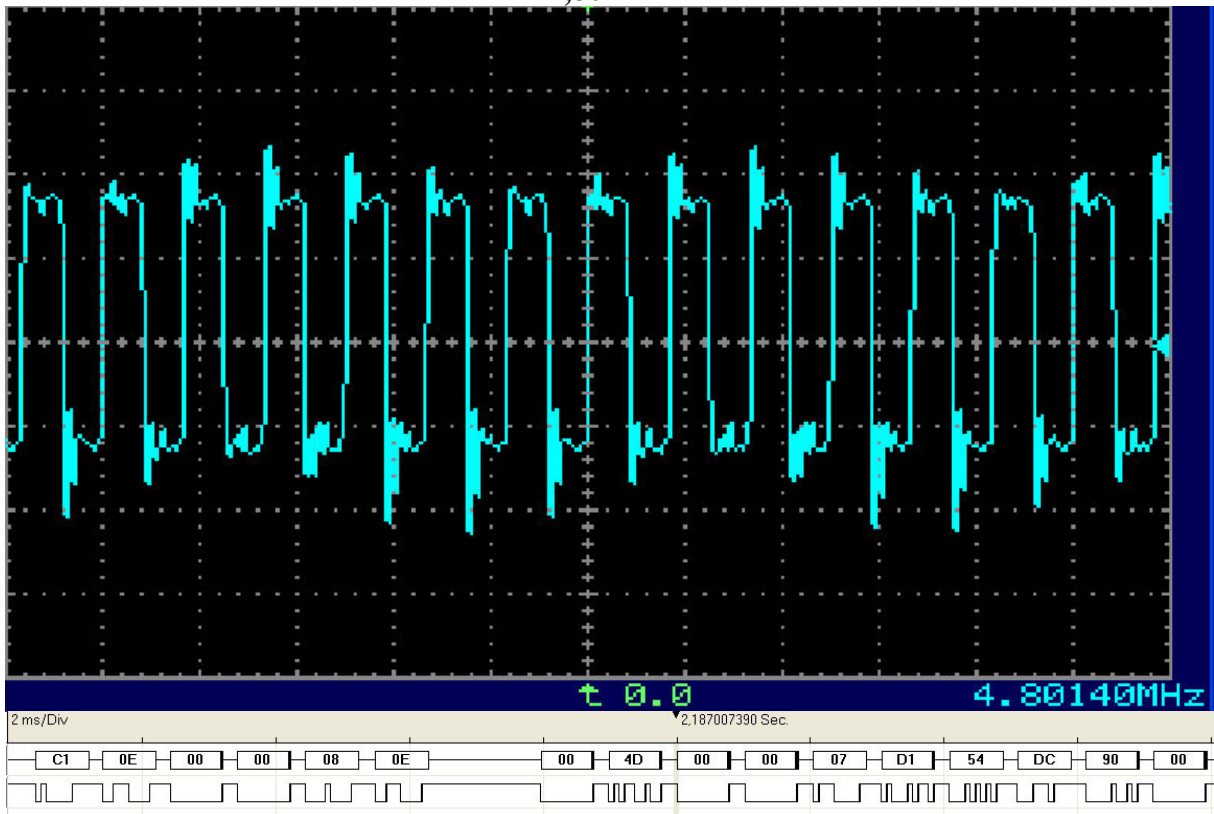

Seca Card, some timing tests ☺ radxnl 2k7

3,69 Mhz

ECM TIME: 0,4774 sec

4,80 Mhz

ECM TIME: 0,3750 sec

5,33 Mhz

ECM TIME: 0,3361 sec

6,0 Mhz

ECM TIME: 0,3031 sec

6,85 Mhz

ECM TIME: 0,2684 sec