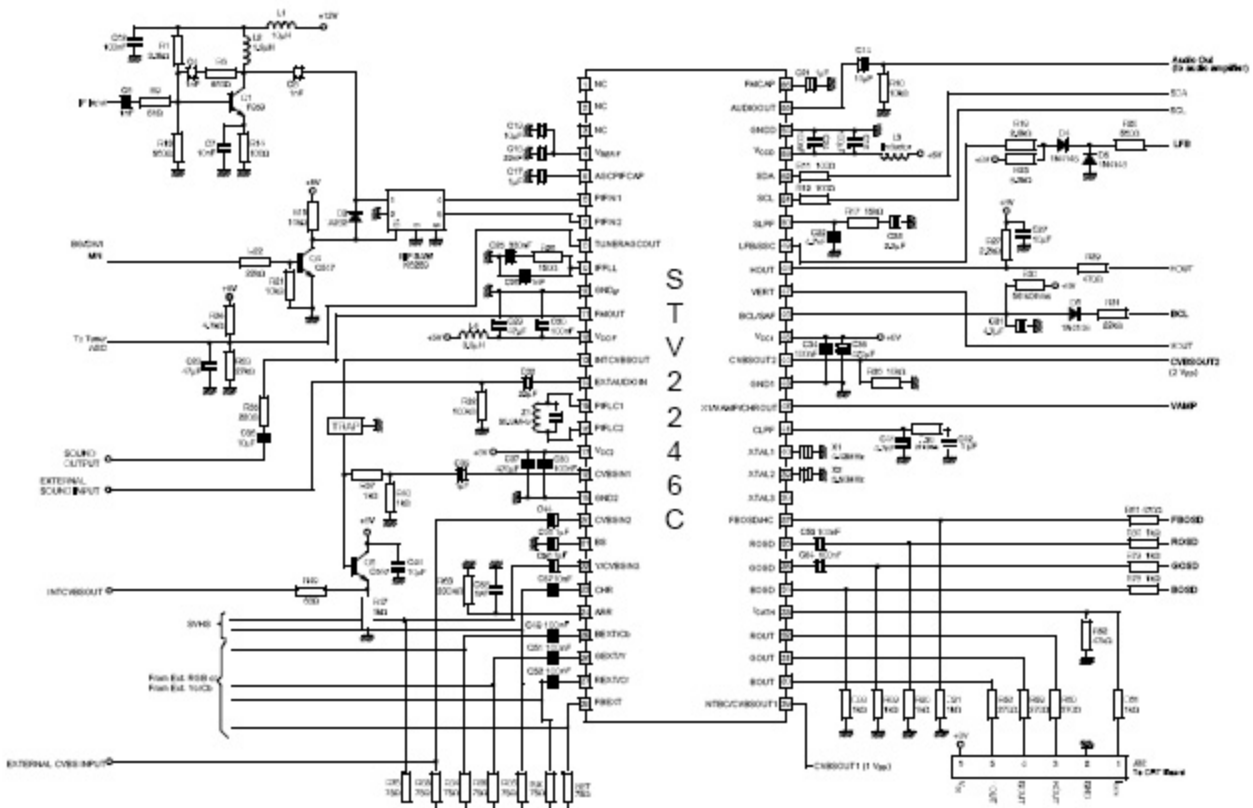

MULTISTANDARD ASIA MONO APPLICATION

PAL/NTSC BG/DK/I/M/N

Figure 38. STV2246C