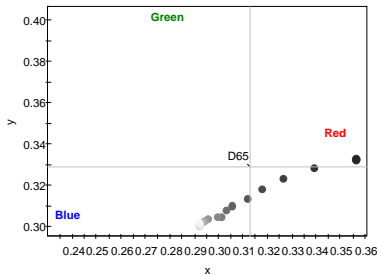

Calibration Summary

jan 2, 2008

Pruts

1998
barco
geraphics 1209
1138507

Notes:

Before Calibration

Chromacity Coordinates

Temperature Tracking

Color Tracking

After Calibration

Chromacity Coordinates

Temperature Tracking

Color Tracking

Calibrated By:
Sander kooger

0652478753