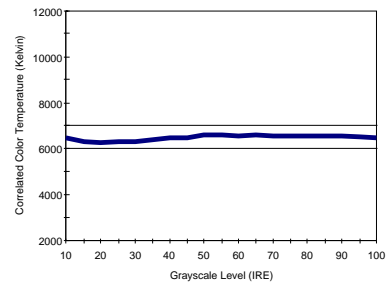

Color Tracking

After Calibration

Chromacity Coordinates

Temperature Tracking

Color Tracking

Calibrated By:
Sander kooger

0652478753