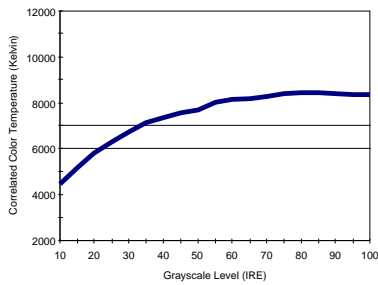

Calibration Summary

jan 2, 2008

Pruts

1998
barco
geraphics 1209
1138507

Notes:

Before Calibration

Chromacity Coordinates

Temperature Tracking

Color Tracking

After Calibration

Chromacity Coordinates

Temperature Tracking

Color Tracking

Calibrated By:
Sander kooger

0652478753