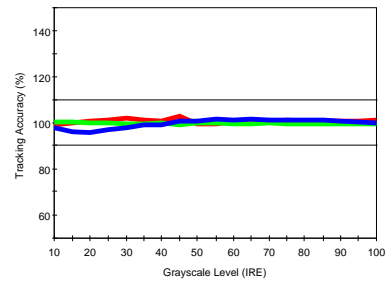

Color Tracking

After Calibration

Chromacity Coordinates

Temperature Tracking

Color Tracking

Calibrated By:
Sander kooger

0652478753