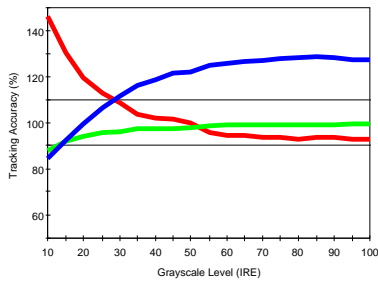

Calibration Summary

jan 2, 2008

Pruts

1998
barco
geraphics 1209
1138507

Notes:

Before Calibration

Chromacity Coordinates

Temperature Tracking

Color Tracking

After Calibration

Chromacity Coordinates

Temperature Tracking

Color Tracking

Calibrated By:
Sander kooger

0652478753