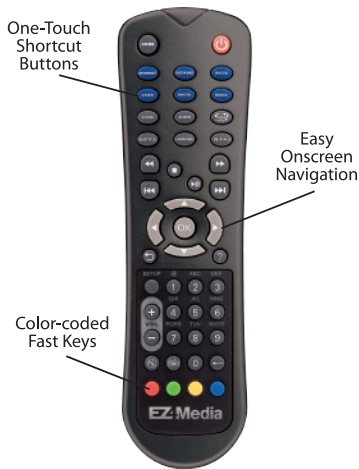

This is the way your media was meant to be experienced, and now you can have it all, right where you want it. Let your media come out and play, with EZfetch.

How It Works

EZfetch is the connection between your digital media files and your home entertainment system. By using the included CD to install SimpleCenter software onto your PC, you create the connection and get your digital devices talking to EZfetch over your digital home network.

Pictures, music, movies and podcasts stream over your home network wirelessly, or with an Ethernet cable. EZfetch receives the media file and decodes it, so you can view it on your TV and hear it through your stereo speakers.

OPTIONAL NETWORK DEVICES

Nokia Nseries Device

Network Storage Device

Digital Camera

MP3 Player

Camcorder

Features

EZfetch is a UPnP AV v1.0 and DLNA v1.5 device. It enables simple and robust connectivity among stand-alone computers, network attached storage (NAS) devices, USB mass storage devices and many Wi-Fi enabled devices. You'll enjoy seamless networking with all different kinds of devices throughout your home.

The remote control, with easy navigation buttons and handy shortcut and 'fast key' buttons, completes the package for your viewing and listening pleasure.

- **Included SimpleCenter server software runs on your PC and syncs all your media devices.**
- **Includes technology-verified integration with SimpleCenter server software and Wi-Fi enabled Nokia Nseries devices.**
- **Wi-Fi enabled Nokia Nseries devices can be used as a remote control to manage and operate all EZfetch features and functions.**
- **Video output includes digital, HD digital, S-Video and Composite.**
- **Audio output includes digital and left and right analog.**
- **Supports high definition entertainment content and plays more picture, music and movie formats than any other digital media player in the world.**