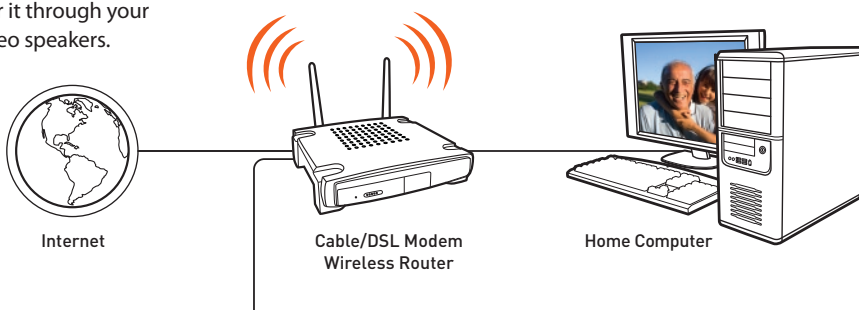

It's Time to Play

EZfetch lets you access all your digital pictures, music, movies and podcasts and play them right where you want them—on your home entertainment system.

EZfetch can fetch pictures, music, movies and podcasts that are stored on PCs, network attached storage (NAS) devices, USB mass storage devices and Wi-Fi enabled Nokia Nseries devices. And best of all, EZfetch can play more picture, music and movie formats than any other digital media player in the world.

So get in front of your favorite TV, get family and friends, and get comfortable. Select the pictures you want to see, the music you want to hear or the movie you want to watch. Then relax and be entertained as EZfetch streams your selection to the bigger screen of your TV and the better sound of your audio system.

This is the way your media was meant to be experienced, and now you can have it all, right where you want it. Let your media come out and play, with EZfetch.

How It Works

EZfetch is the connection between your digital media files and your home entertainment system. By using the included CD to install SimpleCenter software onto your PC, you create the connection and get your digital devices talking to EZfetch over your digital home network.

Pictures, music, movies and podcasts stream over your home network wirelessly, or with an Ethernet cable. EZfetch receives the media file and decodes it, so you can view it on your TV and hear it through your stereo speakers.