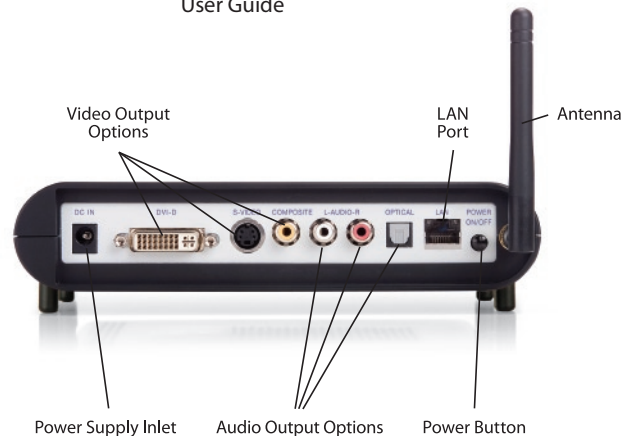

This is the way your media was meant to be experienced, and now you can have it all, right where you want it. Let your media come out and play, with EZfetch.

How It Works

EZfetch is the connection between your digital media files and your home entertainment system. By using the included CD to install SimpleCenter software onto your PC, you create the connection and get your digital devices talking to EZfetch over your digital home network.

Pictures, music, movies and podcasts stream over your home network wirelessly, or with an Ethernet cable. EZfetch receives the media file and decodes it, so you can view it on your TV and hear it through your stereo speakers.

OPTIONAL NETWORK DEVICES

Nokia Nseries Device

Network Storage Device

Digital Camera

MP3 Player

Camcorder

Features

EZfetch is a UPnP AV v1.0 and DLNA v1.5 device. It enables simple and robust connectivity among stand-alone computers, network attached storage (NAS) devices, USB mass storage devices and many Wi-Fi enabled devices. You'll enjoy seamless networking with all different kinds of devices throughout your home.

The remote control, with easy navigation buttons and handy shortcut and 'fast key' buttons, completes the package for your viewing and listening pleasure.

- **Included SimpleCenter server software runs on your PC and syncs all your media devices.**
- **Includes technology-verified integration with SimpleCenter server software and Wi-Fi enabled Nokia Nseries devices.**
- **Wi-Fi enabled Nokia Nseries devices can be used as a remote control to manage and operate all EZfetch features and functions.**
- **Video output includes digital, HD digital, S-Video and Composite.**
- **Audio output includes digital and left and right analog.**
- **Supports high definition entertainment content and plays more picture, music and movie formats than any other digital media player in the world.**