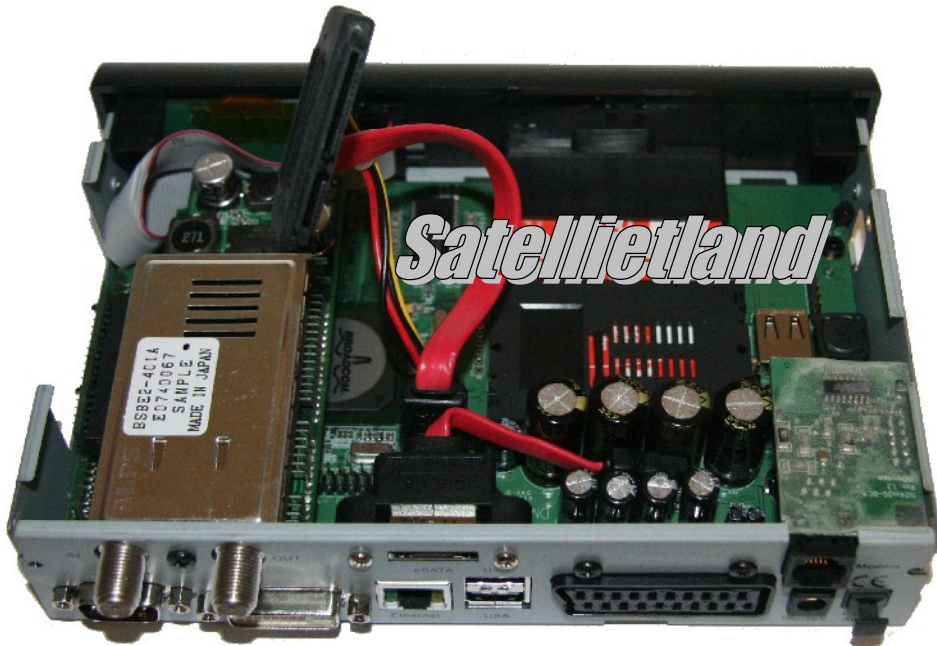

dREAMBOX

DM800HD

PREVIEW - PREVIEW - PREVIEW - PREVIEW - PREVIEW - PREVIEW - PREVIEW - PREVIEW - PREVIEW - PREVIEW

Satellietland

Satellietland

Software		Serviceinfo	
Enigma Version:	dev-2008-03-17	Name:	ASTRA HD+
Frontprozessor Version:	V?	Provider:	BetaDigital
Webinterface Version:	Beta 0.98.5	Videoformat:	16:9
Detected Tuners		Videosize:	1920x1080
TunerA:	Alps BSBE2 (DVB-S2)	Namespace:	0xc00000
Harddisk		PIDs	
Model:	SAMSUNG HM121HI	VideoPID:	0x04FF (1279d)
Capacity:	117.225 GB	AudioPID:	0x0503 (1283d)
Free:	119840 MB	PCRPID:	0x04FF (1279d)
Network		PMTPID:	0x0064 (100d)
DHCP enabled:	True	TXTPID:	0x00-1 (-1d)
IP:	192.168.1.236	TSID:	0x0006 (6d)
Netmask:	255.255.255.0	ONID:	0x0085 (133d)
Gateway:	192.168.1.1	SID:	0x0083 (131d)