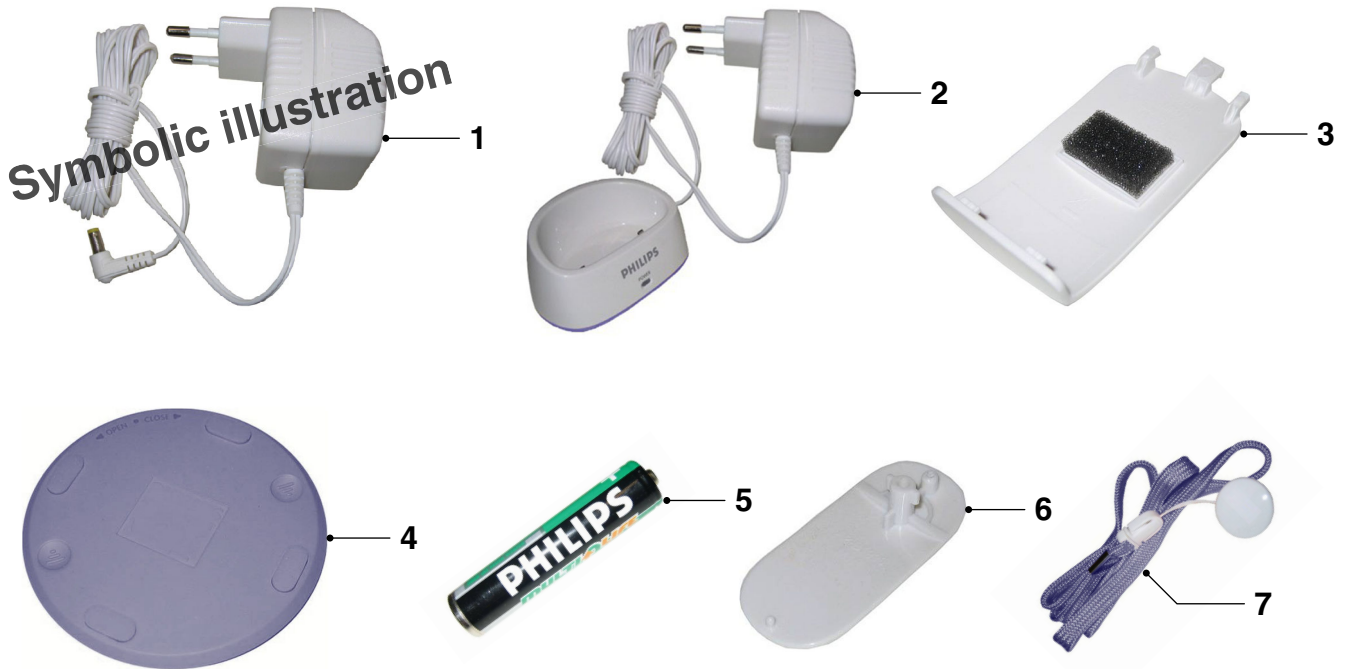

SCD498
SCD488
SCD499
SCD489

Service
Service
Service

Philips Domestic Appliances and Personal Care

Service Manual

PRODUCT INFORMATION

Safety:

- After the product has been repaired, it should function properly and has to meet the safety requirements as laid down and officially established at this moment.

PARTS LIST + EXPLODED VIEW

SCD498
SCD488
SCD499
SCD489

For the Baby Monitors SCD498/488/499/489 the following spare parts are available (only in Blue Color):

Pos	Service code	Description
1	4203 035 60520	Adaptor for Baby Unit - EU
	4203 035 60600	Adaptor for Baby Unit - UK
2	4203 035 60540	Charging Stand incl. Adapter for Parent Unit - EU
	4203 035 60710	Charging Stand incl. Adapter for Parent Unit - UK
3	4203 035 60550	Battery Cover - Parent Unit
4	4203 035 60560	Battery Cover - Baby Unit
5	4203 035 60570	Rechargeable Battery - Parent Unit
6	4203 035 60580	Belt Clip - Parent Unit
7	4203 035 60590	Neck Strap - Parent Unit