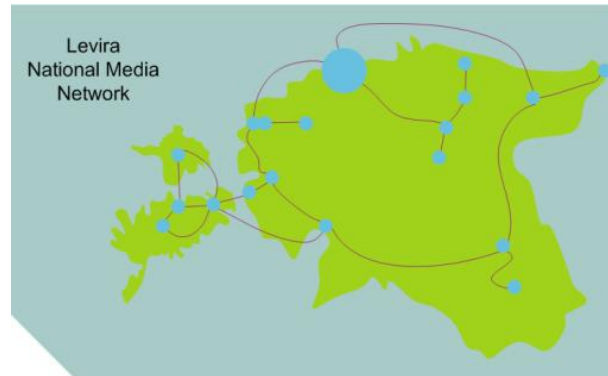

Media Network consists of 3 logical parts:

- **City Circle** to connect all main location over the city.
- **National Network** to connect all main cities within the country.
- **International connectivity** for connecting necessary locations within different countries all over Europe and beyond.