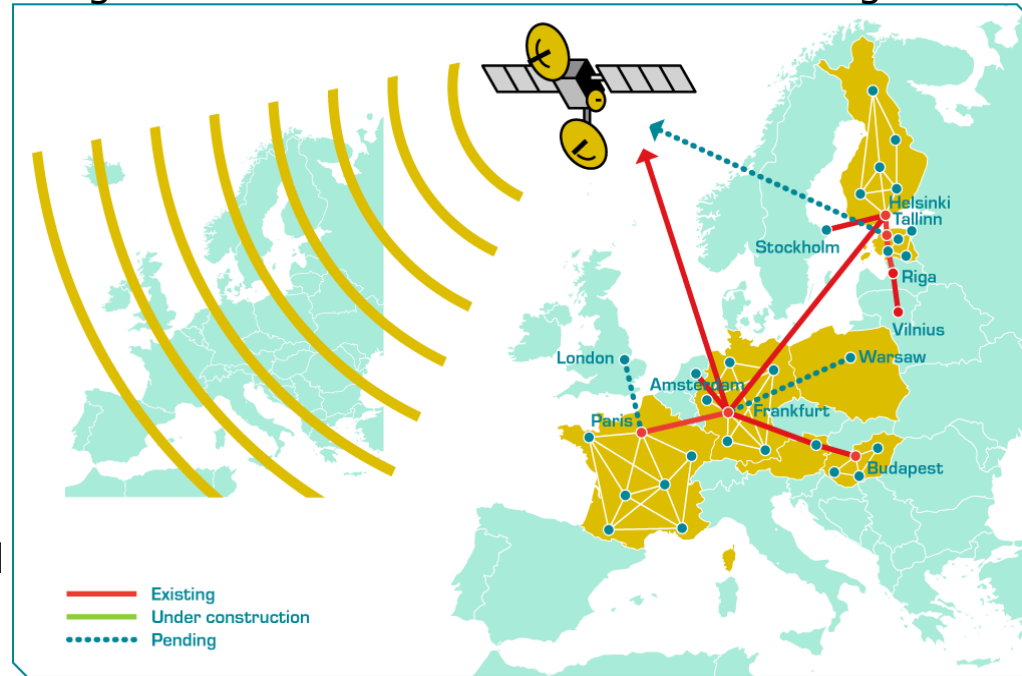

Media Network consists of 3 logical parts:

- **City Circle** to connect all main location over the city.
- **National Network** to connect all main cities within the country.
- **International connectivity** for connecting necessary locations within different countries all over Europe and beyond.

Distribution and Contribution Services

for linear and non-linear content

Levira's Media network is set-up and configured based on our customers' existing and anticipated future needs:

- To secure reliable delivery of SD/HD DTT MUX signals to transmission sites over the whole country with an ability to support SFN networks.
- To secure reliable delivery of incoming signals needed for DTT networks and Play-out facilities.
- To secure reliable and cost-effective distribution of SD & HD programs from Levira's Play-out to all required destinations and locations in Europe and beyond.