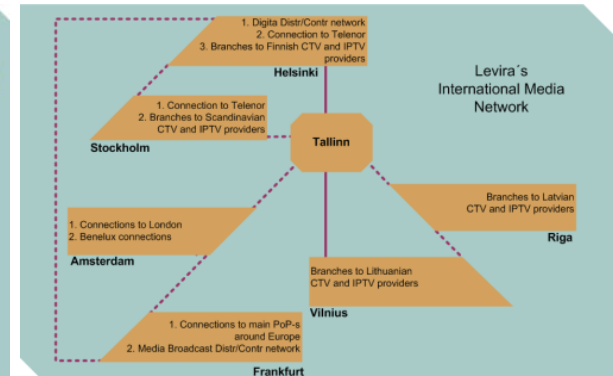

Levira's head-end is not a dead end

Head-end services for DVB-H, DVB-T, IPTV & other platforms

IPTV

Levira provides IPTV and cable operators with any encoded and customized (MPEG-2 or AVC, SD or HD, different levels and combination of components) program streams. Particularly we have worked with IPTV network operators in the Baltics.

Media Network consists of 3 logical parts:

- **City Circle** to connect all main location over the city.
- **National Network** to connect all main cities within the country.
- **International connectivity** for connecting necessary locations within different countries all over Europe and beyond.