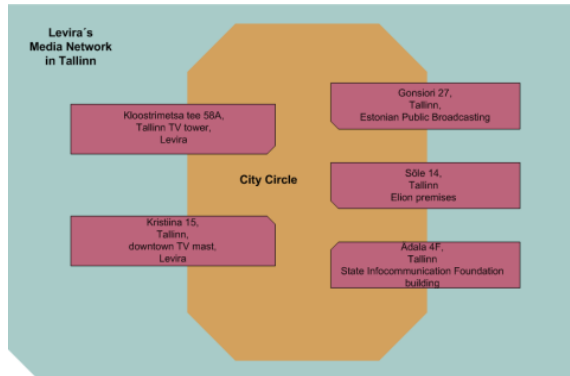

Media Network consists of 3 logical parts:

- **City Circle** to connect all main location over the city.
- **National Network** to connect all main cities within the country.
- **International connectivity** for connecting necessary locations within different countries all over Europe and beyond.